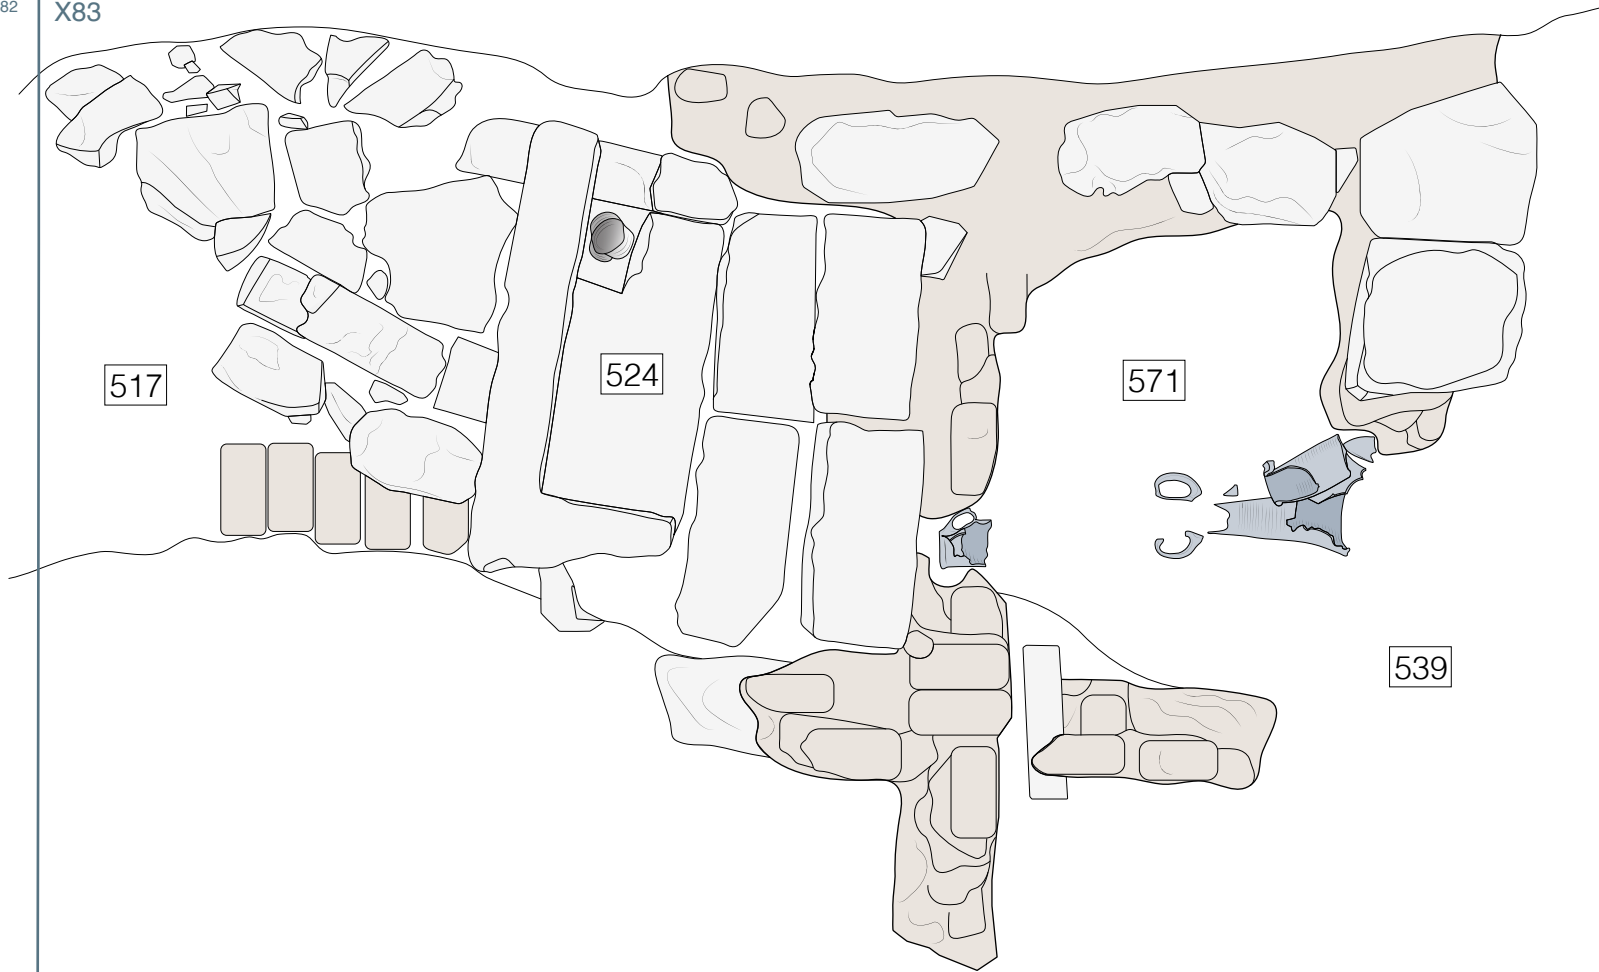

X82

X83

517

524

571

539

scale 1:20

KEY:

extent of context

extent of wall

limestone

mudbrick

pottery

context number